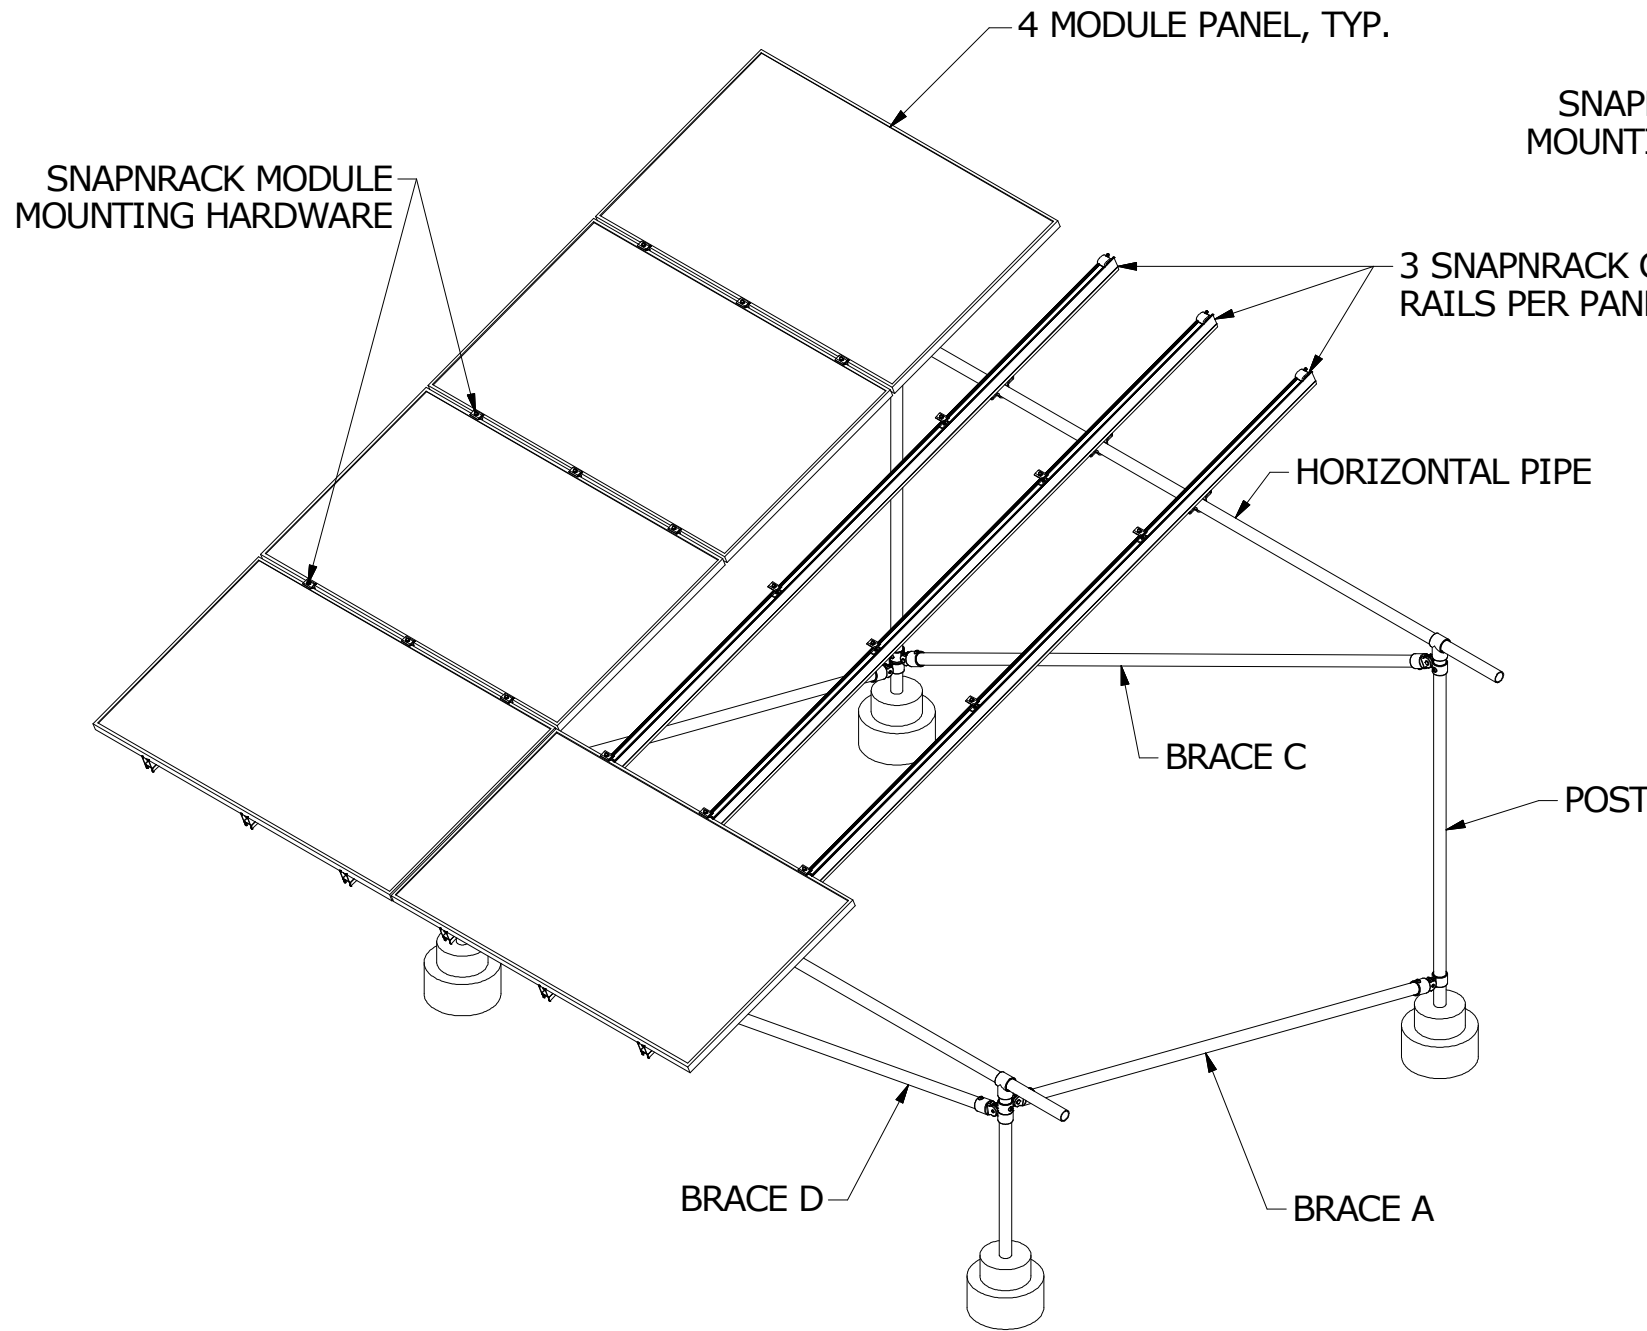

SERIES 200 3-RAIL CONFIGURATIONS

THE SERIES 200 3-RAIL OPTION CAN BE SET UP FOR 3 MODULE AND 4 MODULE PANELS USING 3 RAILS PER PANEL.

REVISION:

4 MODULE PANEL CONFIGURATION