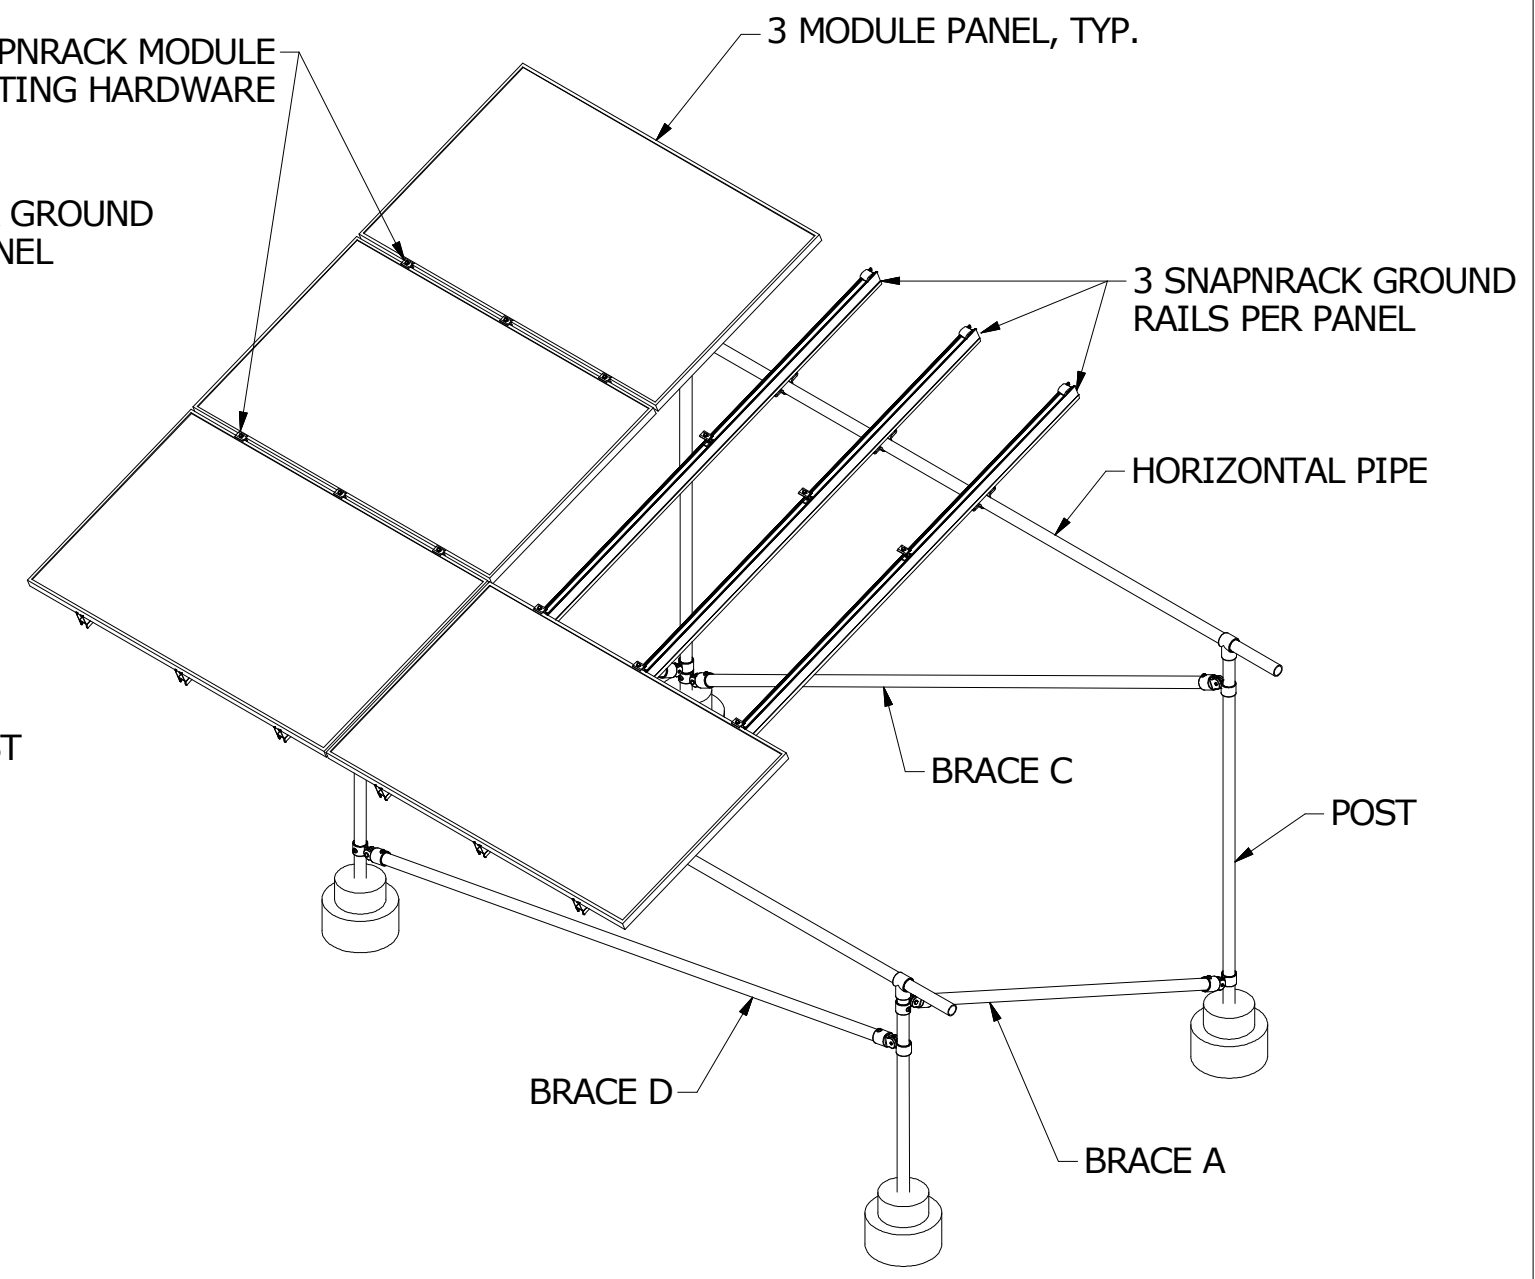

3 MODULE PANEL CONFIGURATION

MAINSTREAM ENERGY CORP.
775 FIERO LANE, SUITE 200 • SAN LUIS OBISPO, CA 93401 USA
PHONE (805) 528-9705 • FAX (805) 528-9701

DESIGNER: GMcPheeters
DRAFTER: DRyan
APPROVED BY: _____

SCALE: DNS
DATE: 120113

PART NUMBER:
S200 D08

DESCRIPTION: SERIES 200, 3-RAIL CONFIGURATIONS, UN-BRACED OPTION

REV **G**